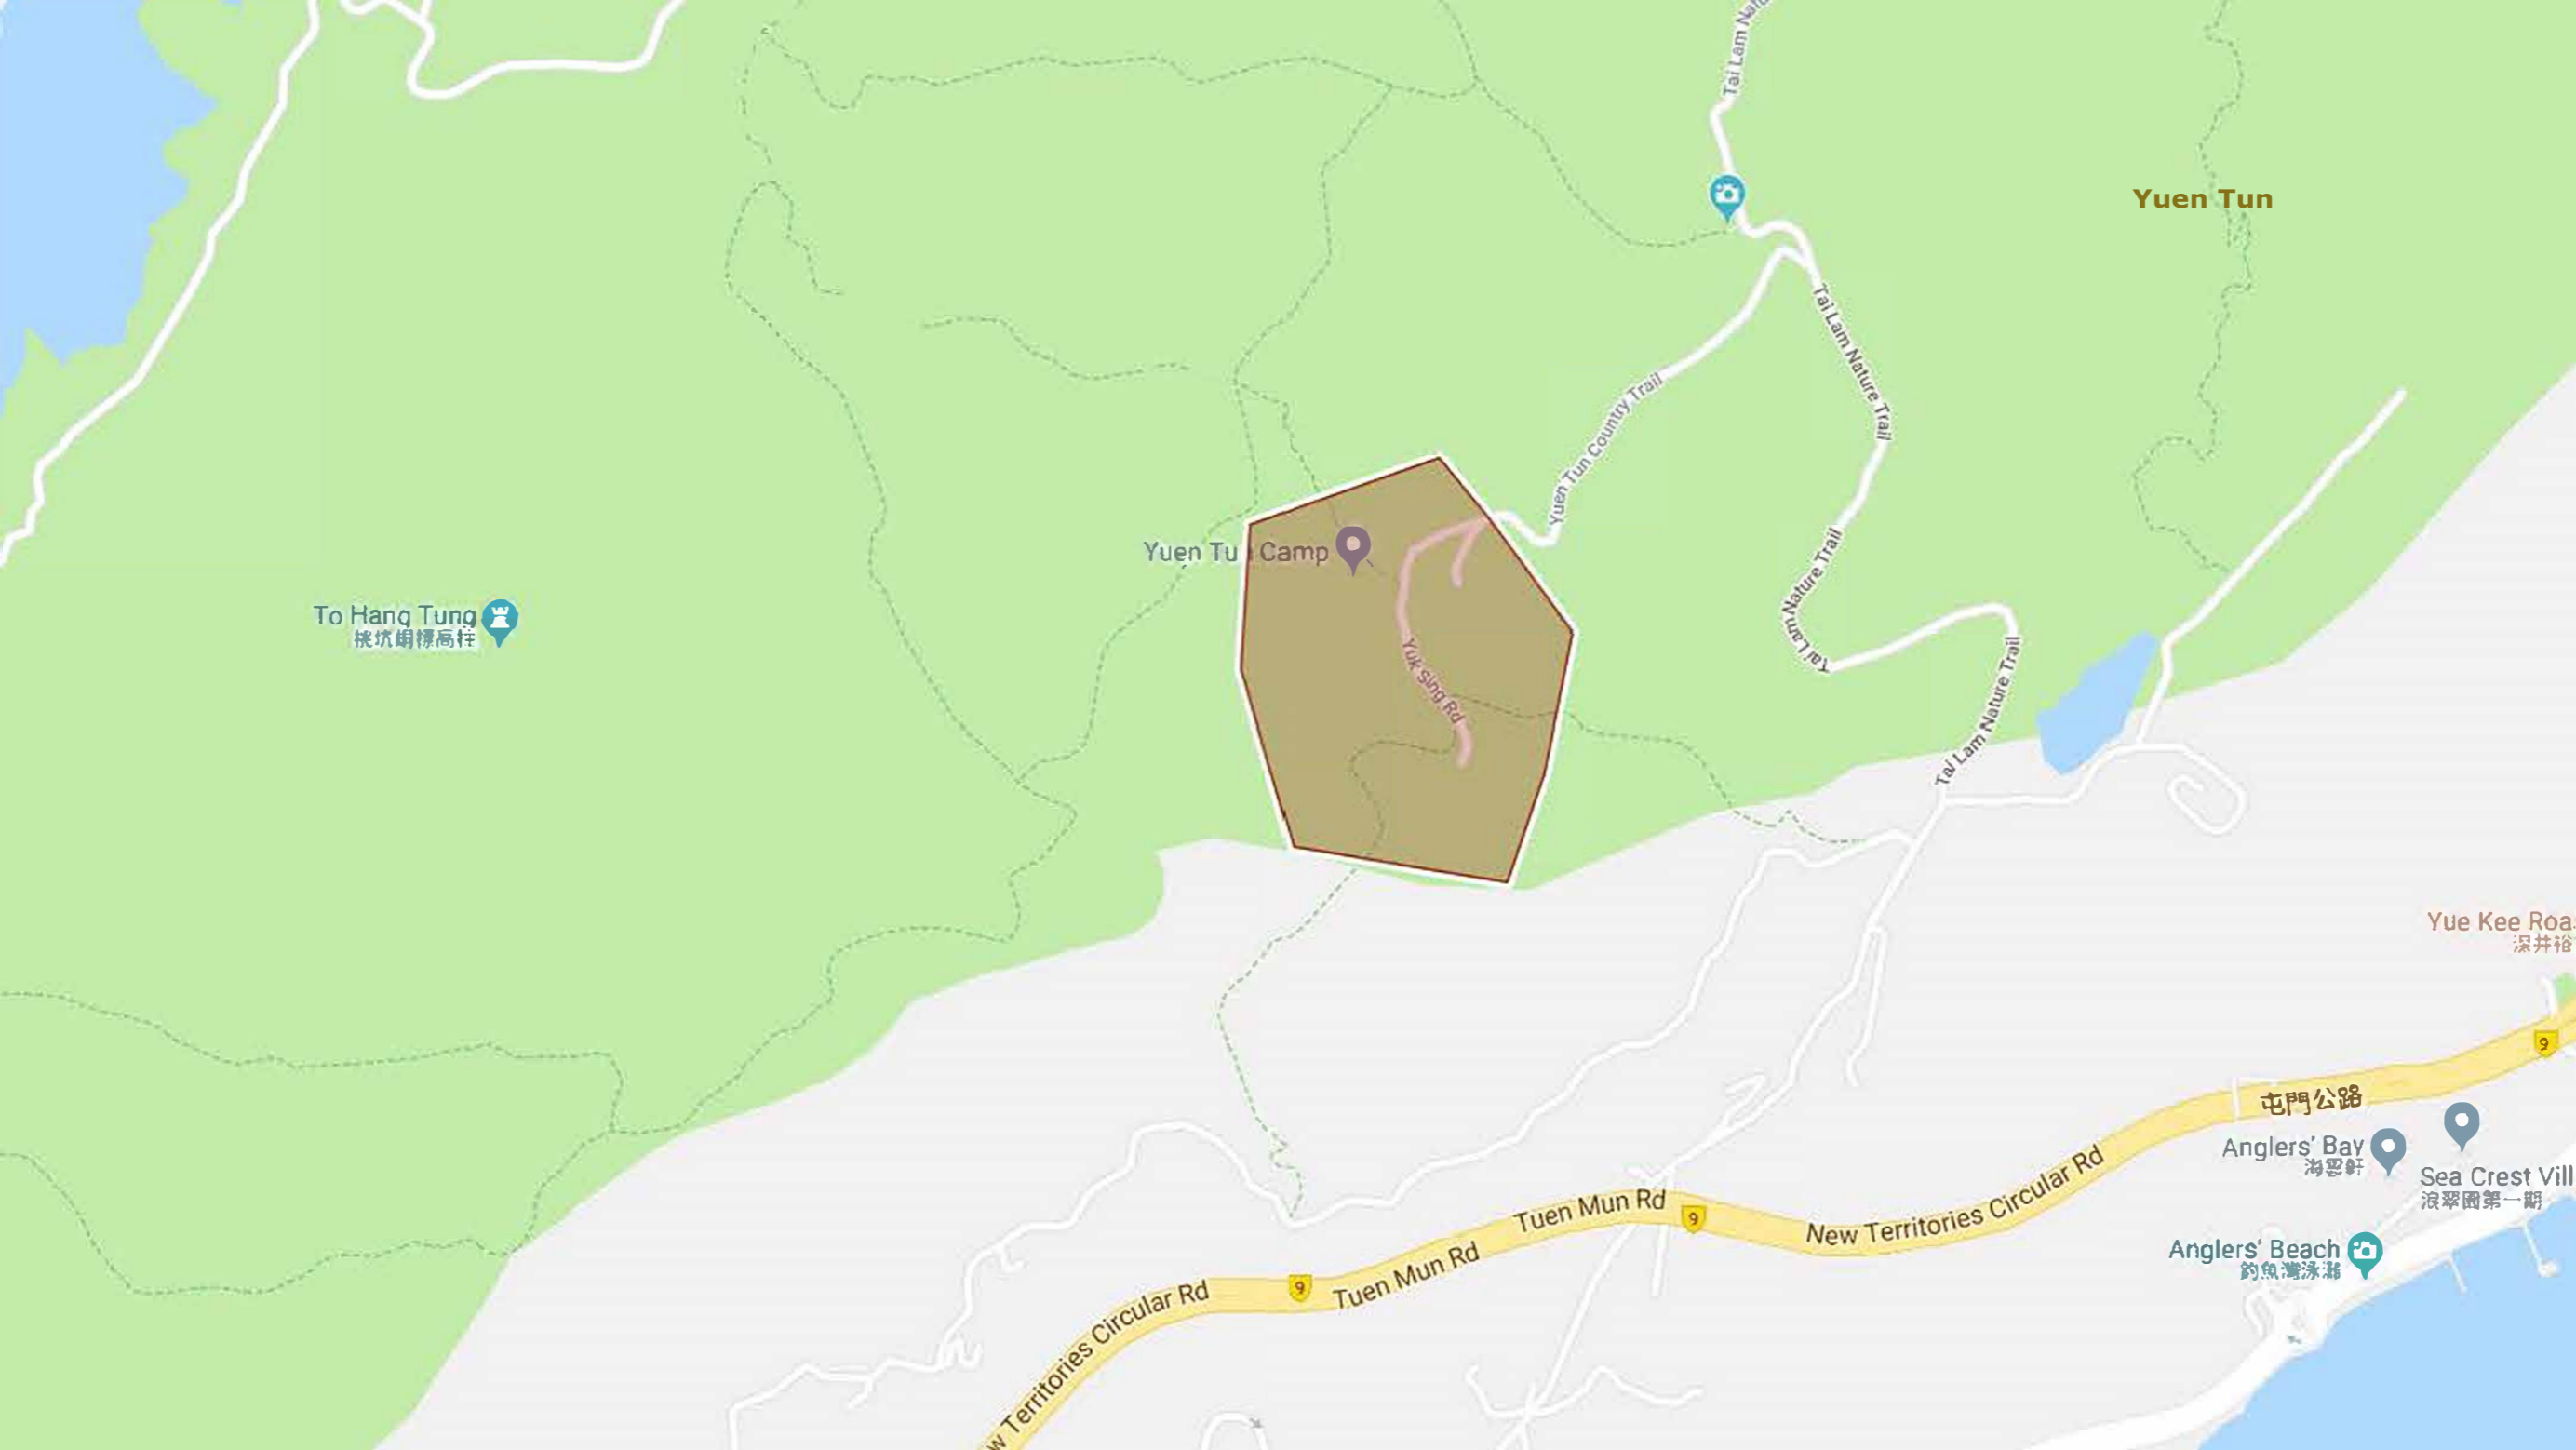

Kam Ying Court  
錦英苑

Chung On Shopping Centre  
頌安商場

On Luk Street Park  
鞍祿街公園

Kam Ying Rd

Ma On Shan Bypass

Ma On Shan Bypass

Yuen Tun

Yuen Tu Camp

To Hang Tung  
桃坑崗標高柱

Yuk-sing Rd

Yuen Tun Country Trail

Tai Lam Nature Trail

Tai Lam Nature Trail

Tai Lam Nature Trail

Yue Kee Road  
深井裕

屯門公路

Anglers' Bay  
海雲軒

Sea Crest Vill  
浪翠園第一期

Anglers' Beach  
釣魚灣泳灘

Tuen Mun Rd

New Territories Circular Rd

New Territories Circular Rd

Tuen Mun Rd